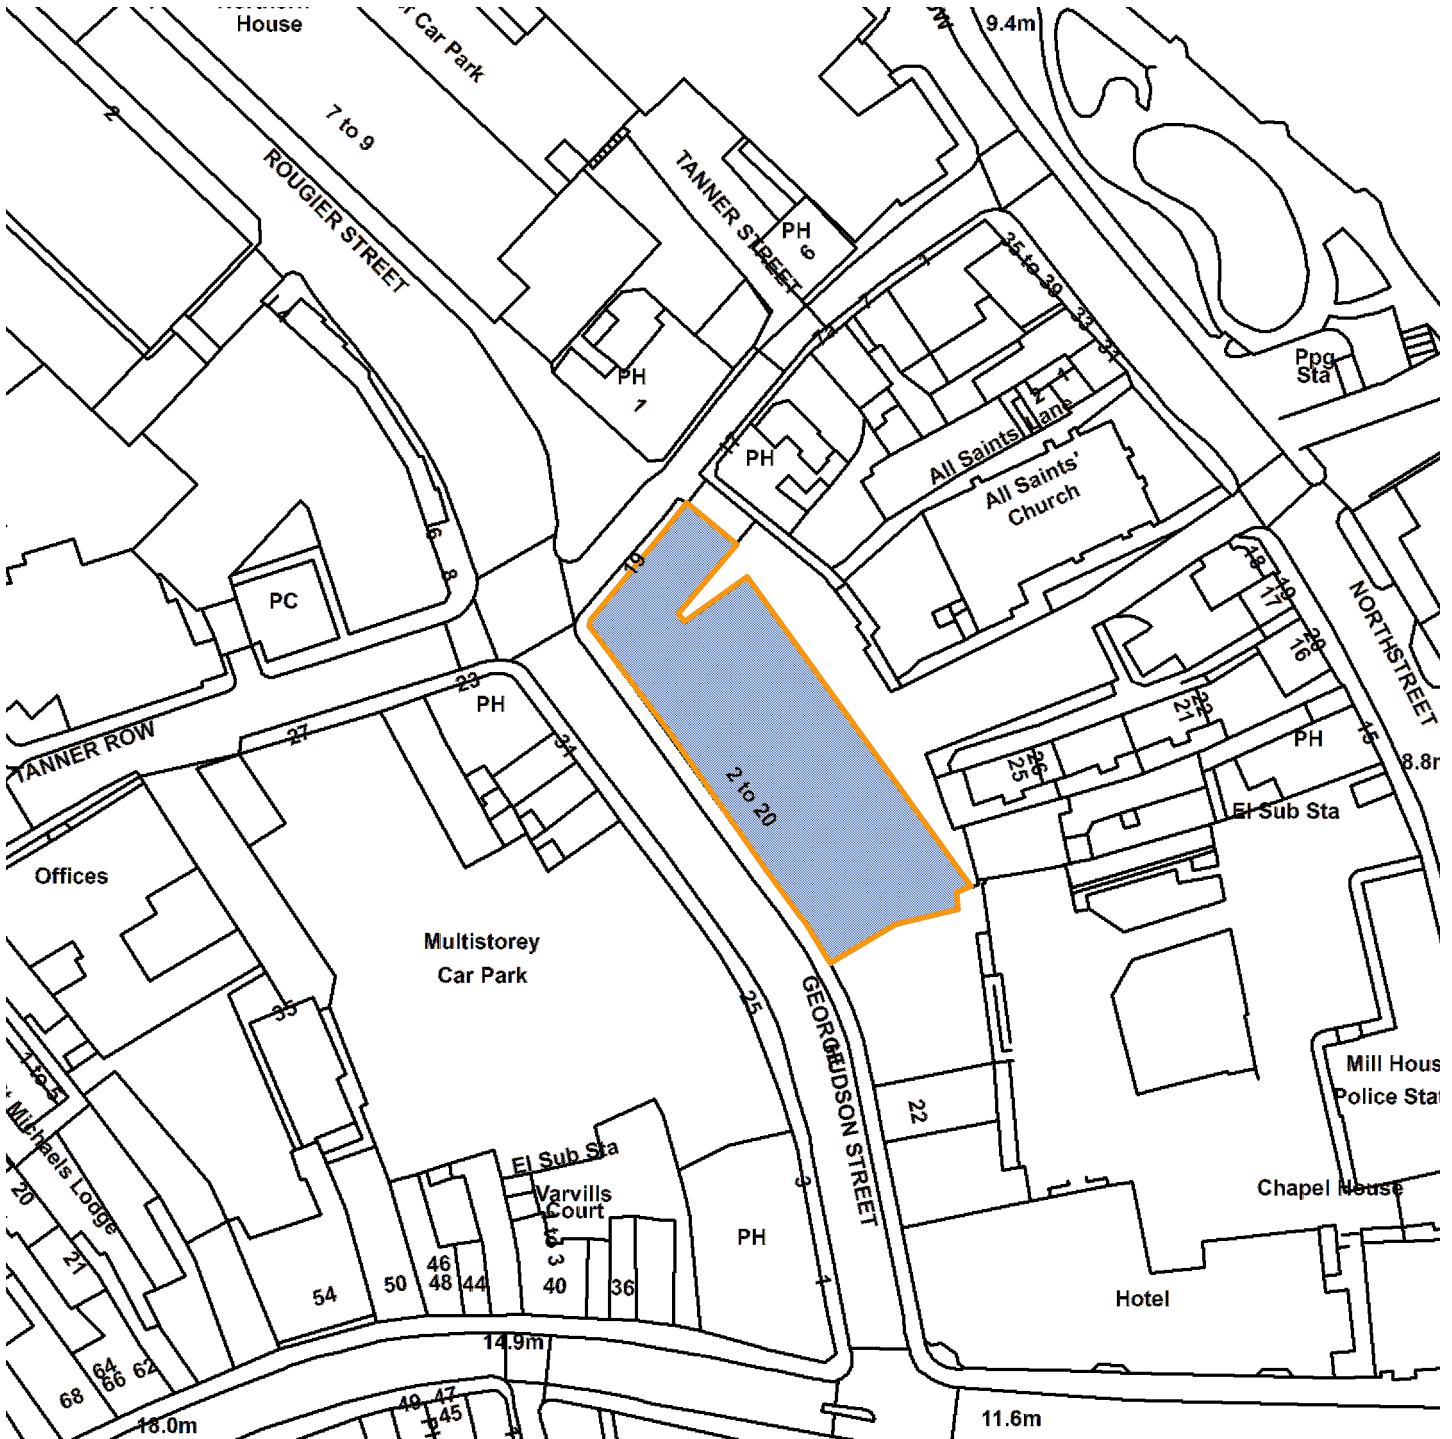

14/01384/LBC

2-14 George Hudson Street

Scale : 1:1059

Reproduced from the Ordnance Survey map with the permission of the Controller of Her Majesty's Stationery Office © Crown Copyright 2000.

Unauthorised reproduction infringes Crown Copyright and may lead to prosecution or civil proceedings.

Organisation	CYC
Department	Not Set
Comments	Site Plan
Date	09 March 2015
SLA Number	Not Set